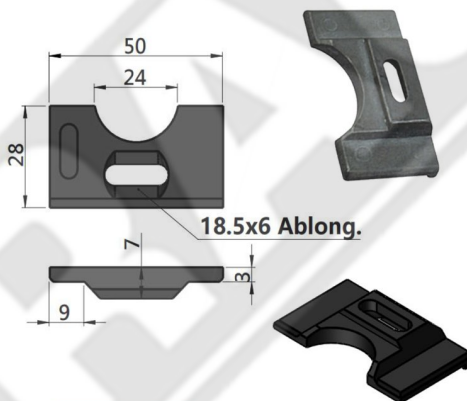

For Product Step File or 3D Model Send a Request Mail To info@nrack.com

**Single Door Accessories**

**OA-47**

2 No Per Set

**OA-44**

1 No Per Set

**OA-51**

2 No Per Set

**LG14F-1-7xL**

2 No Per Set