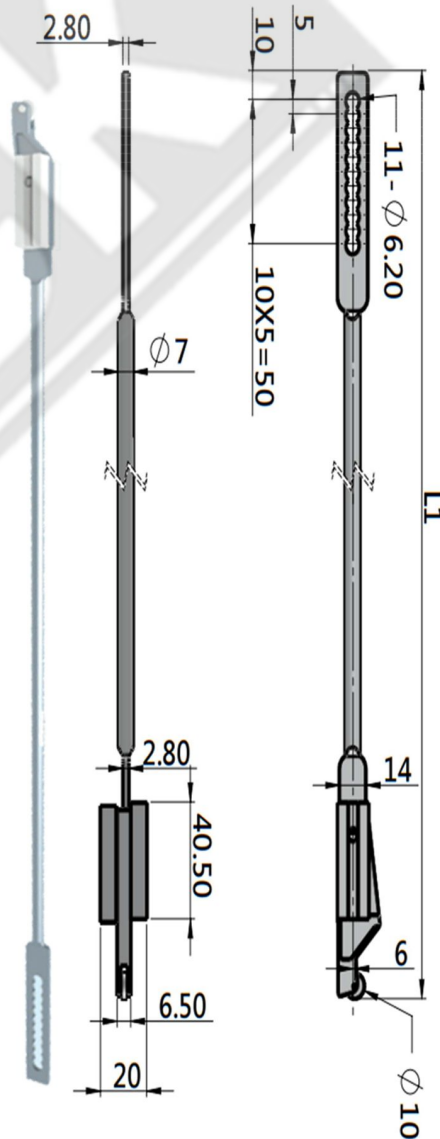

For Product Step File or 3D Model Send a Request Mail To info@nrack.com

**Single Door Accessories**

**OA-47**

2 No Per Set

**OA-44**

1 No Per Set

**OA-51**

2 No Per Set

**LG14F-1-7xL**

2 No Per Set